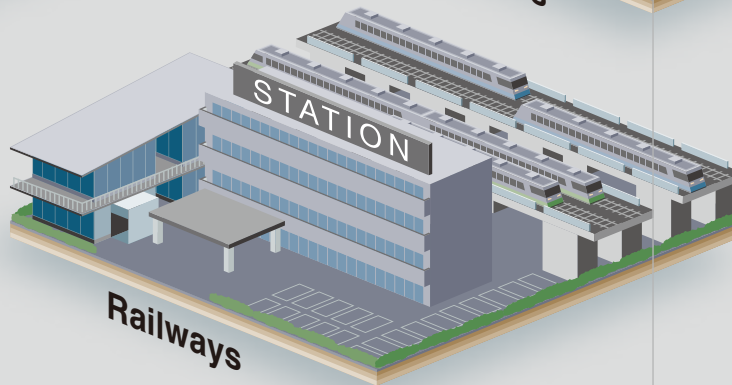

EIZO Security and Surveillance Monitor Solutions

Our solutions provide 24-hour reliability and peace of mind to public transportation hubs, hospitals, offices, and a range of other facilities. We work to keep your environment safe and put your mind at ease, wherever it is needed.

Choose the monitor that fulfills your needs:

- IP Decoding
- 4K Resolution
- Visibility Enhancement
- Analog Input
- Ultra-Slim Bezels
- 120 Hz Refresh Rate

We specialize in everywhere.