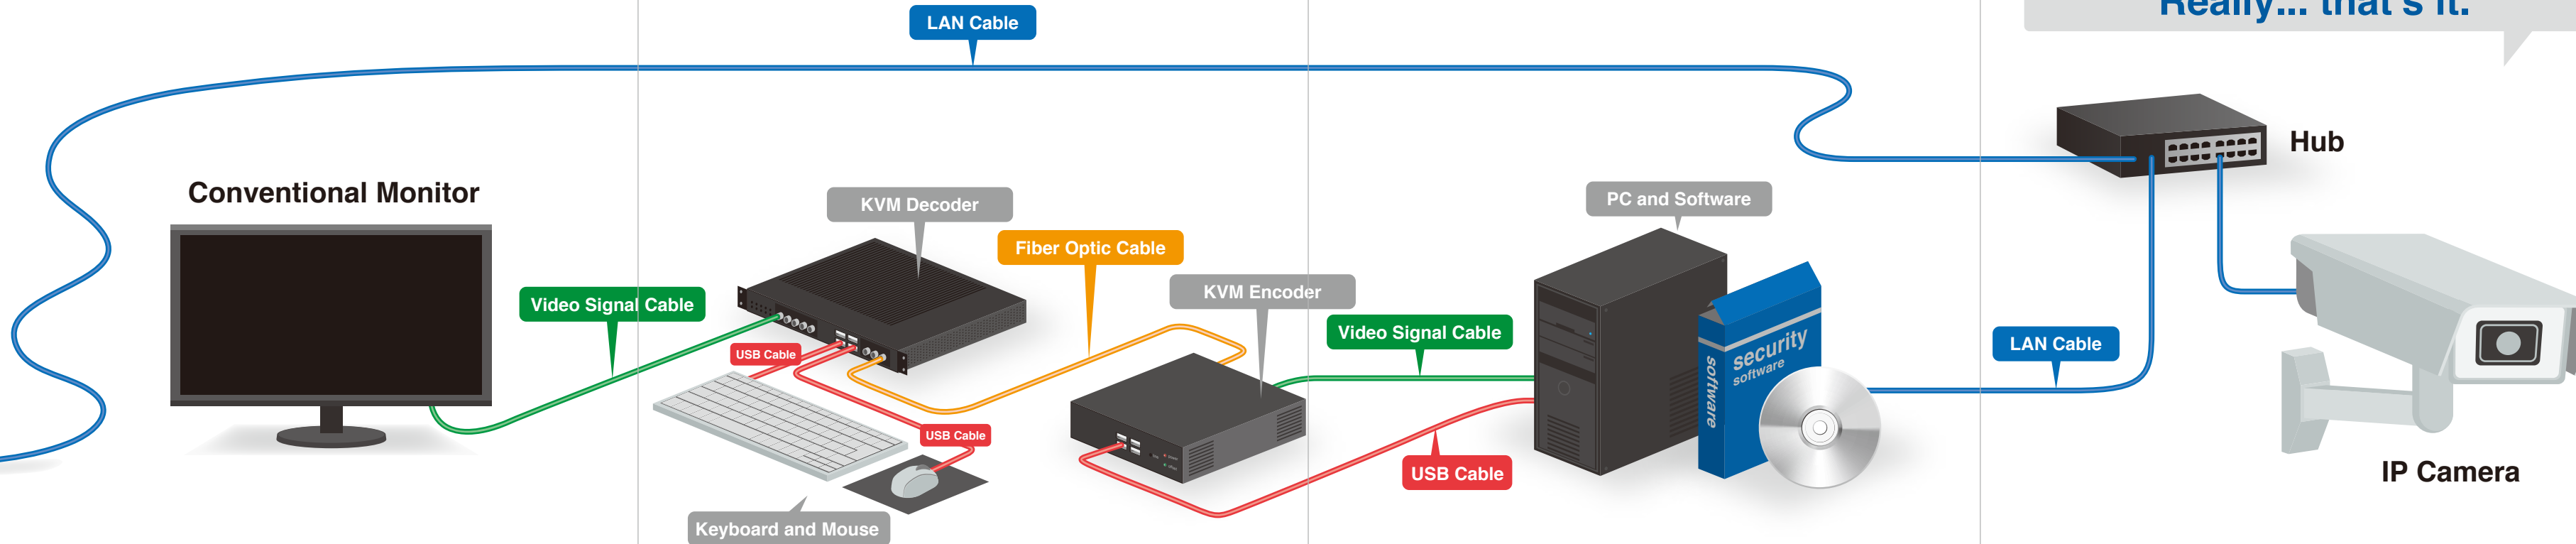

All you need is the monitor...

# EIZO Security and Surveillance Monitor Solutions

Our solutions provide 24-hour reliability and peace of mind to public transportation hubs, hospitals, offices, and a range of other facilities. We work to keep your environment safe and put your mind at ease, wherever it is needed.

Choose the monitor that fulfills your needs:

- IP Decoding
- 4K Resolution
- Visibility Enhancement
- Analog Input
- Ultra-Slim Bezels
- 120 Hz Refresh Rate

We specialize in everywhere.