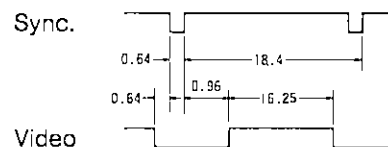

SPECIFICATIONS

Model	8040	
CRT	Size & deflection angle	14", 90° def., black face, non-glare
	Trio Pitch	0.31mm (Dot)
Sync. Input Signal	Input from	1. Separate, TTL, positive/negative 2. Separate, TTL, positive/negative
	H. scanning frequency	24.75 ± 0.5kHz
	V. scanning frequency	49 ~ 61Hz
Video Input Signal	Input from	1. Separate, RGBI, TTL, positive 2. Separate, RGB, linear
	Video bandwidth	20 MHz (Rise time/Fall time 25 ns)
	Input Terminal	1. 8-pin DIN connector 2. 8-pin square connector
	Display Area	245mm x 178mm (9.6" x 7.0")
	Center Resolution	720 dots X 480 lines
	Display Format	4000 characters
	Power Input (Power Consumption)	90 ~ 132VAC, 50/60 Hz (62W) 180 ~ 264 VAC, 50/60 Hz (68W)
	Net Weight	13 kg (28.7 lbs.)
	Gross Weight	15 kg (33 lbs.)
	Gross Dimensions	460mm(W) X 490mm(D) X 435mm(H) 18.1"(W) X 19.3"(D) X 17.1"(H)

Specifications are subject to change without notice.

DIMENSION (mm)

TIMING CHART

Horizontal (μs)

Vertical (ms)

EIZO

hitec associates ltd.

OONUKA 2-64 KANAZAWA-SHI ISHIKAWA 921 JAPAN PHONE; 0762-98-3100 TLX; 5122022 HITECA J FAX; 0762-98-6969