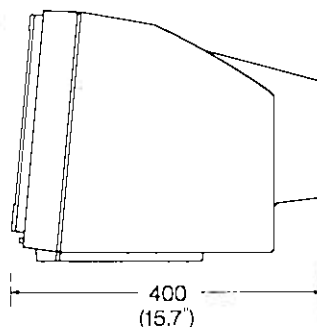

MODEL 8040

14-INCH RGB COLOR MONITOR

FEATURES

The latest 14", 90° deflection, black face, non-glare CRT.
 720 dots X 400 lines super high resolution.
 Speaker and audio input terminal built-in. (option)
 Single color (green) function for the text mode.
 Compact design and light weight.

SPECIFICATIONS

Model	8040	
CRT	Size & deflection angle	14", 90° def., black face, non-glare
	Trio Pitch	0.31mm (Dot)
Sync. Input Signal	Input from	1. Separate, TTL, positive/negative 2. Separate, TTL, positive/negative
	H. scanning frequency	24.75 ± 0.5kHz
	V. scanning frequency	49 ~ 61Hz
Video Input Signal	Input from	1. Separate, RGBI, TTL, positive 2. Separate, RGB, linear
	Video bandwidth	20 MHz (Rise time/Fall time 25 ns)
	Input Terminal	1. 8-pin DIN connector 2. 8-pin square connector
	Display Area	245mm x 178mm (9.6" x 7.0")
	Center Resolution	720 dots X 480 lines
	Display Format	4000 characters
	Power Input (Power Consumption)	90 ~ 132VAC, 50/60 Hz (62W) 180 ~ 264 VAC, 50/60 Hz (68W)
	Net Weight	13 kg (28.7 lbs.)
	Gross Weight	15 kg (33 lbs.)
	Gross Dimensions	460mm(W) X 490mm(D) X 435mm(H) 18.1"(W) X 19.3"(D) X 17.1"(H)

Specifications are subject to change without notice.

DIMENSION (mm)

TIMING CHART

Horizontal (μs)

Vertical (ms)

EIZO

hitec associates ltd.

OONUKA 2-64 KANAZAWA-SHI ISHIKAWA 921 JAPAN PHONE; 0762-98-3100 TLX; 5122022 HITECA J FAX; 0762-98-6969