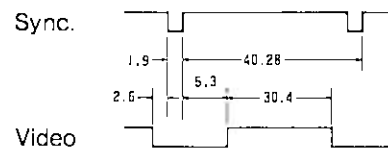

SPECIFICATIONS

Model	8040	
CRT	Size & deflection angle	14", 90° def., black face, non-glare
	Trio Pitch	0.31mm (Dot)
Sync. Input Signal	Input from	1. Separate, TTL, positive/negative 2. Separate, TTL, positive/negative
	H. scanning frequency	24.75 ± 0.5kHz
	V. scanning frequency	49 ~ 61Hz
Video Input Signal	Input from	1. Separate, RGBI, TTL, positive 2. Separate, RGB, linear
	Video bandwidth	20 MHz (Rise time/Fall time 25 ns)
	Input Terminal	1. 8-pin DIN connector 2. 8-pin square connector
	Display Area	245mm x 178mm (9.6" x 7.0")
	Center Resolution	720 dots X 480 lines
	Display Format	4000 characters
	Power Input (Power Consumption)	90 ~ 132VAC, 50/60 Hz (62W) 180 ~ 264 VAC, 50/60 Hz (68W)
	Net Weight	13 kg (28.7 lbs.)
	Gross Weight	15 kg (33 lbs.)
	Gross Dimensions	460mm(W) X 490mm(D) X 435mm(H) 18.1"(W) X 19.3"(D) X 17.1"(H)

Specifications are subject to change without notice.

DIMENSION (mm)

TIMING CHART

Horizontal (μs)

Vertical (ms)

EIZO

hitec associates ltd.

OONUKA 2-64 KANAZAWA-SHI ISHIKAWA 921 JAPAN PHONE; 0762-98-3100 TLX; 5122022 HITECA J FAX; 0762-98-6969