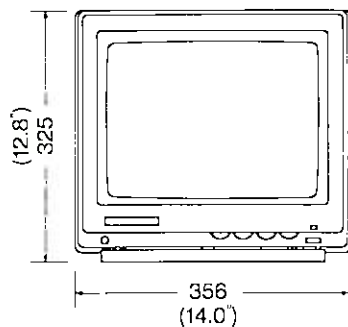

MODEL 8040

14-INCH RGB COLOR MONITOR

FEATURES

The latest 14", 90° deflection, black face, non-glare CRT.
 720 dots X 400 lines super high resolution.
 Speaker and audio input terminal built-in. (option)
 Single color (green) function for the text mode.
 Compact design and light weight.

SPECIFICATIONS

Model	8040	
CRT	Size & deflection angle	14", 90° def., black face, non-glare
	Trio Pitch	0.31mm (Dot)
Sync. Input Signal	Input from	1. Separate, TTL, positive/negative 2. Separate, TTL, positive/negative
	H. scanning frequency	24.75 ± 0.5kHz
	V. scanning frequency	49 ~ 61Hz
Video Input Signal	Input from	1. Separate, RGBI, TTL, positive 2. Separate, RGB, linear
	Video bandwidth	20 MHz (Rise time/Fall time 25 ns)
	Input Terminal	1. 8-pin DIN connector 2. 8-pin square connector
	Display Area	245mm x 178mm (9.6" x 7.0")
	Center Resolution	720 dots X 480 lines
	Display Format	4000 characters
	Power Input (Power Consumption)	90 ~ 132VAC, 50/60 Hz (62W) 180 ~ 264 VAC, 50/60 Hz (68W)
	Net Weight	13 kg (28.7 lbs.)
	Gross Weight	15 kg (33 lbs.)
	Gross Dimensions	460mm(W) X 490mm(D) X 435mm(H) 18.1"(W) X 19.3"(D) X 17.1"(H)

Specifications are subject to change without notice.

DIMENSION (mm)

TIMING CHART

Horizontal (μs)

Vertical (ms)

EIZO

hitec associates ltd.

OONUKA 2-64 KANAZAWA-SHI ISHIKAWA 921 JAPAN PHONE; 0762-98-3100 TLX; 5122022 HITECA J FAX; 0762-98-6969