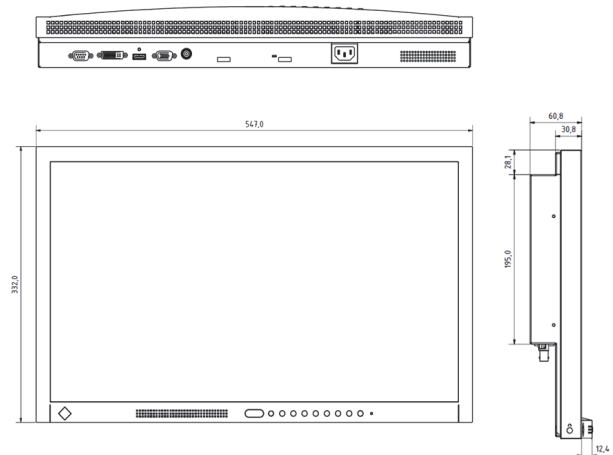

Specifications

Size	23" / 58 cm (584 mm diagonal)
Cabinet Color	Black
Native Resolution	1920 x 1080 (16:9 aspect ratio)
Display Size (H x V)	509.2 x 286.4 mm
Pixel Pitch	509.2 x 286.4 mm
Display Colors	16.7 million
Display Type	TN
Viewing Angles (H / V, typical)	170°, 160°
Brightness (typical)	350 cd/m²
Contrast Ratio (typical)	1000:1
Response Time (typical)	3 ms (Gray to gray)
Input Terminals	DVI-I 29 pin x 1, HDMI x 1, HD-D 15 pin x 1, BNC x 1, RS232 x 1
Input signal analog	0.7 VPP RGB (at 75 W) Sep.- / Composite-Sync. / Sync on green 15 – 100 kHz 50 – 100 Hz max. 140 MHz
Input signal digital	DVI 1.0 (TMDS) max. 165 MHz
Input signal Video	1 VPP CVBS (at 75 Ω) PAL / NTSC / SECAM 15.625 / 15.734 kHz 50 / 60 Hz
HDMI	HDMI 1.1/1.2 max. 165 MHzHz
OSD Languages	English, German
Others Functions	Brightness, Contrast, Phase, Frequency, Sharpness, Color temperature, Image size, Backlight, DPMS, OSD Setting (Transparency, OSD Timeout), Gamma table, Source scan, Factory reset, test pattern, Demo Mode, Information
Power Requirements	AC 100 - 120 V / 200 - 240 V, 50 / 60 Hz
Maximum Power Consumption	50W
Power Save Mode	Less than 4 W
Standby Mode	Less than 0.1 W
Power Management	VESA DPM
Auto EcoView	Yes (Default: Disabled)
Temperature	0 - 35 °C
Humidity (R.H., non condensing)	20 - 80 %
Certifications & Standards (Please contact us for the latest information.)	CE, FCC, UL
Warranty	Two Years

Dimensions (mm)

Specifications are subject to change without notice.

Austria ♦ www.eizo.at
Belgium & Luxembourg ♦ www.eizo.be
Czech Republic ♦ www.eizo.cz

Germany ♦ www.eizo.de
Hungary ♦ www.eizo.hu
Italy ♦ www.eizo.it

Slovakia ♦ www.eizomonitor.sk
The Netherlands ♦ www.eizo.nl
United Kingdom ♦ www.eizo.co.uk